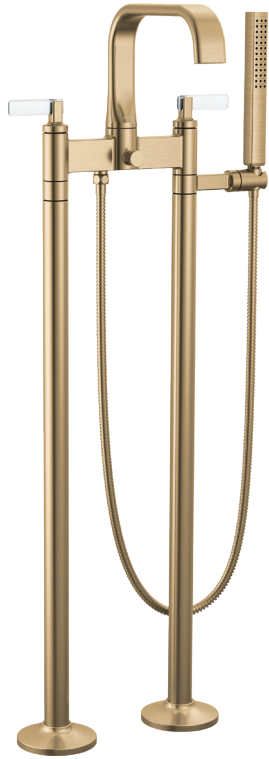

Polished Chrome / Clear (PCCL)

*Brilliance®* Luxe Gold® / Clear (GLCL)

*Brilliance®* Black Onyx / Matte Black (BNXBL)

Widespread Lavatory Faucet with Arc Spout and Knob Handles  
65367LF-LHP-ECO, HK5367

Widespread Lavatory Faucet with Square Spout and Lever Handles  
65368LF-LHP-ECO, HL5368

Two-Hole, Single-Handle Wall Mount Lavatory Faucet with Twist Lever Handle and Optional Wall Plate  
T65767LF-LHP-ECO, HL5867, 696767

Knob Handle in *Brilliance®* Polished Chrome / Clear

Lever Handle in *Brilliance®* Luxe Gold® / Clear

Knob Handle in *Brilliance®* Black Onyx / Matte Black

Floor Mount Two-Handle Tub Filler Trim Kit with Lever Handles  
T70368, T70310-LHP, T71766  
Available with Twist Handles

Wall Mount Two-Handle Tub Filler with Twist Handles  
T70367, T70310-LHP, T71764  
Available with Lever Handles

Deck Mount Two-Handle Tub Filler with Lever Handles  
T70368, T70310-LHP, T71765  
Available with Twist Handles