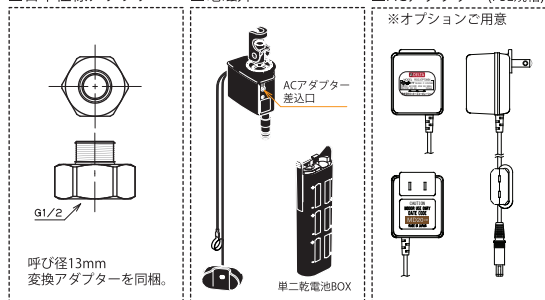

■日本仕様アダプター

■電磁弁

■ACアダプター(PSE規格)

《輸入販売元》

株式会社ロッキーズコーポレーション

東京都港区南青山6-10-18 Tri-Angle MINAMIAOYAMA 2F

TEL.03-6450-6355 FAX.03-6450-6035

<https://rs-bd.com>

※ACアダプターは乾電池と併用して下さい。

通常時はACアダプターから電源供給され、停電時は乾電池から電源供給することが出来ます。