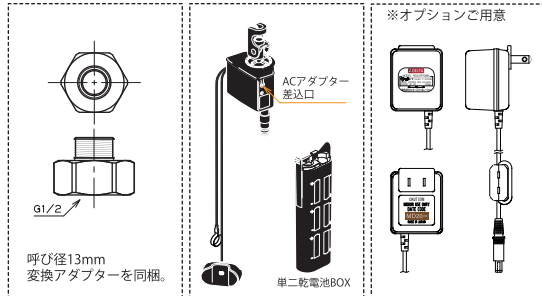

■日本仕様アダプター ■電磁弁 ■ACアダプター(PSE規格)

《輸入販売元》

株式会社ロッキーズコーポレーション
東京都港区南青山6-10-18 Tri-Angle MINAMIAOYAMA 2F
TEL.03-6450-6355 FAX.03-6450-6035

<https://rs-bd.com>

※ACアダプターは乾電池と併用して下さい。単相100V専用コンセント及びブレーカーを設けて下さい。
通常時はACアダプターから電源供給され、停電時は乾電池から電源供給することが出来ます。