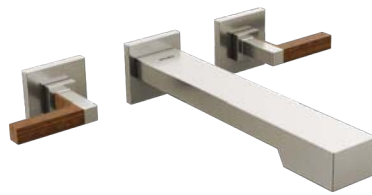

Widespread Lavatory with Lever Handles
65322LF-LHP, HL5332

Single-Handle Wall Mount Lavatory
T65722LF

Two-Handle Floor Mount Tub Filler with Lever Handles
 T70310-LHP, T70322, T71766
Available as Deck Mount or Wall Mount