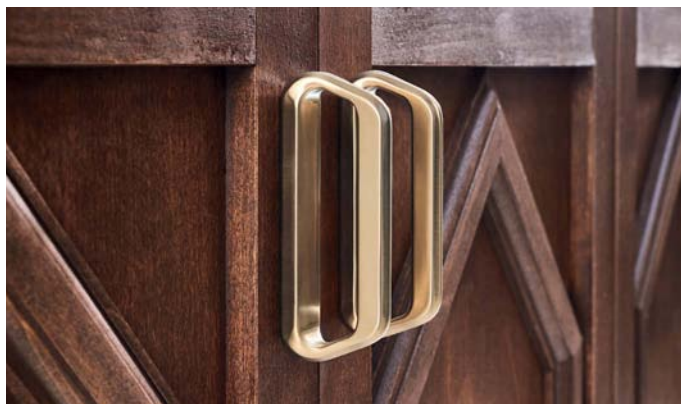

Tissue Holder
695098

Drawer Knob
699298

Drawer Pull
699198

Double Robe Hook
693598

Hinged Robe Hook
693597

LITZE®

BATH COLLECTION

Art meets craft.