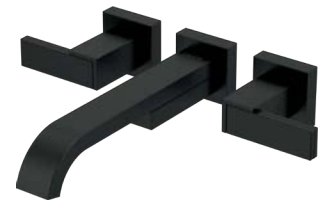

Two-Handle Wall Mount Tub Filler with Lever Handles
T70480-LHP, HL70480