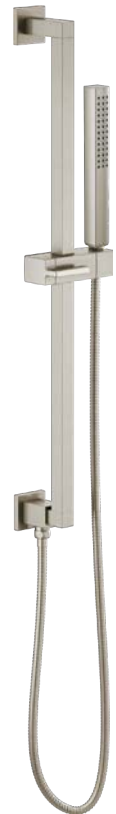

Multi-Function Hand Shower with
Linear Square Slide Bar
74799, 85006