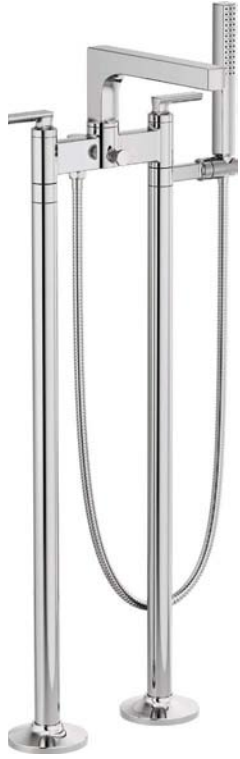

Lever

Cross

Knob

Knob with Mother of Pearl Inlay

Knob with Wood Inlay

Knob with Concrete Inlay

Knob with Custom Inlay

Floor Mount Two-Handle Tub Filler Trim Kit with Lever Handles
T70306, T70310-LHP, T71766
Available with Cross or Knob Handles