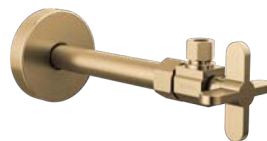

Angled Supply Stop Valve with
Cross Handle
BT022204
*Coordinates with the Odin® and
Jason Wu for Brizo™
Bath Collections*