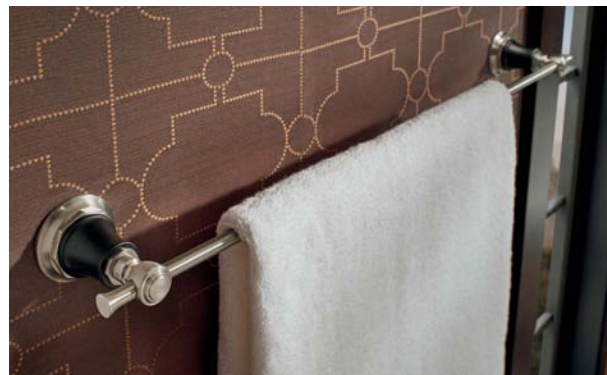

24" Towel Bar
692461
Available as 18"

8" Towel Bar
694761

Double Robe Hook
693561

Tissue Holder
695061

Universal Flush Lever
696361

Drawer Knob
699261

Drawer Pull
699161

SIDERNA[®]