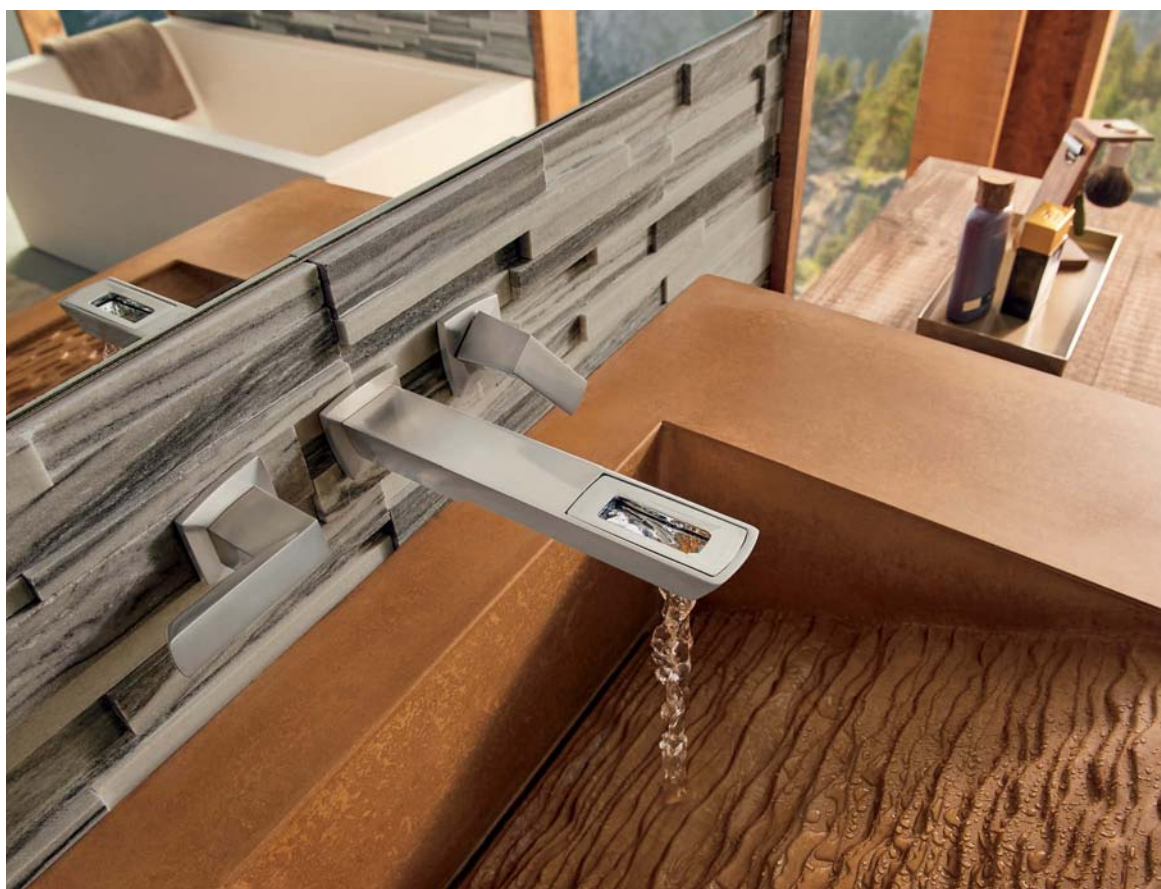

Towel Ring
69546

18" Towel Bar
69518
Available as 24"

24" Double Towel Bar
69525

Double Robe Hook
69535

Tissue Holder
69550

Universal Flush Lever
696305

VETTIS[®]

BATH COLLECTION

A solid foundation.

VETTIS® BATH COLLECTION

The Vettis® Bath Collection by Brizo® combines a solid form with the sensory experience of a waterfall to create a truly contemporary centerpiece. The unprecedented water delivery system pairs flawlessly with the faucet's geometric form to embody the strength of nature. Unique to this collection, the open-flow spout regulates the flow of water evenly through all four sides to create one perfectly cascading and luxurious stream.