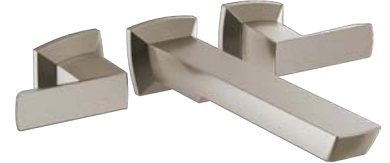

Widespread Lavatory Faucet
65388LF
Available as 1.2 and 1.5 gpm

Widespread Lavatory Faucet with Open-Flow Spout
65386LF

Single-Handle Lavatory Faucet
65088LF
Available as 1.2 and 1.5 gpm

Two-Handle Wall Mount Lavatory Faucet with Open-Flow Spout
T65886LF