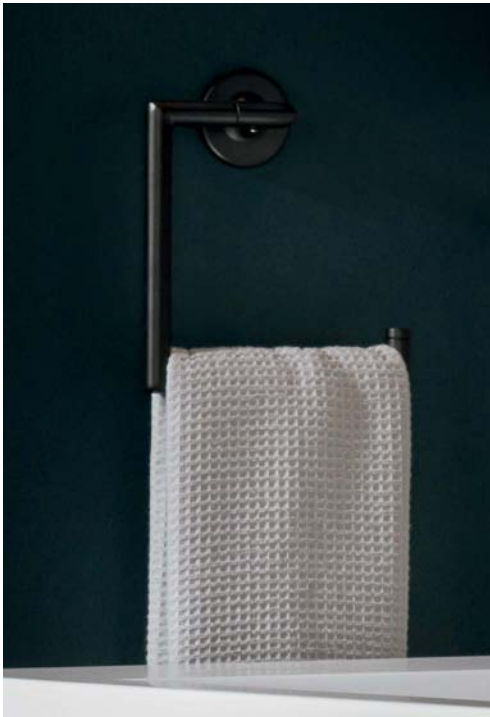

Tissue Holder with
Removable Cover
695075

18" Towel Bar
691875
Available as 24"

Single Light Sconce
697075

Towel Ring
694675

Single Robe Hook
693575

Drawer Knob
699275

Drawer Pull
699175

Side Mount Flush Lever
696275
Available as front mount