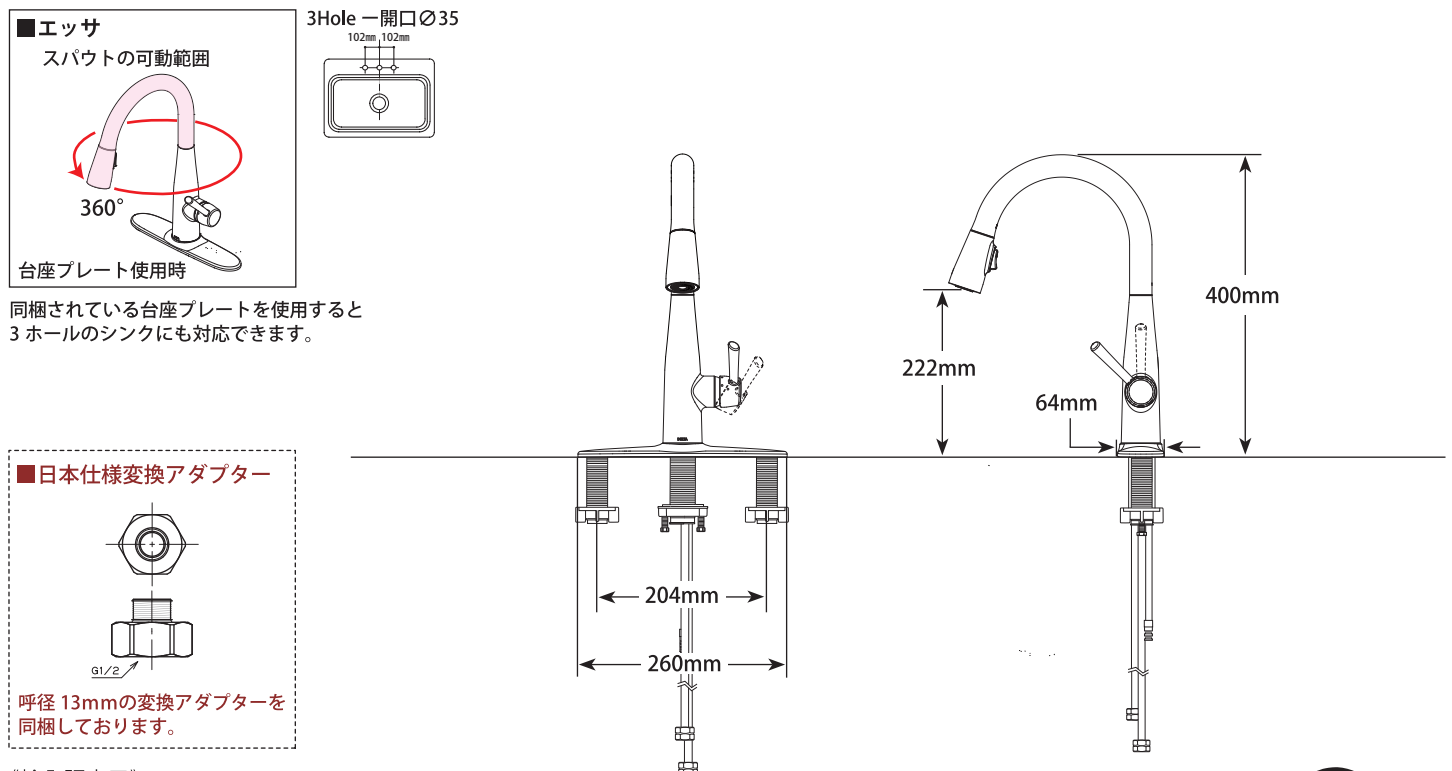

#### Smart Innovations

Diamond™ Seal Technology

MagnaTite® Docking System

Touch Clean® Technology

scale 1/10