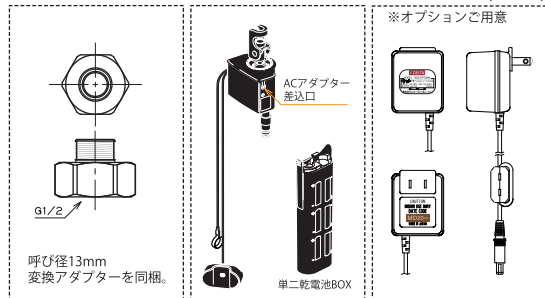

■ 日本仕様アダプター

■ 電磁弁

■ ACアダプター(PSE規格)

《輸入販売元》

株式会社ロッキーズコーポレーション

東京都港区南青山6-10-18 Tri-Angle MINAMIAOYAMA 2F

TEL.03-6450-6355 FAX.03-6450-6035

<https://rs-bd.com>

※ACアダプターは乾電池と併用して下さい。

通常時はACアダプターから電源供給され、停電時は乾電池から電源供給することが出来ます。